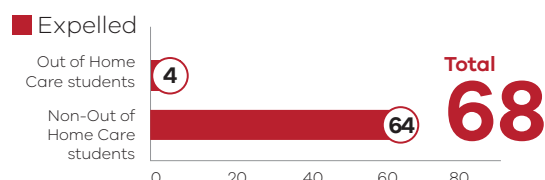

Female

17

Male

51

Total
68

Incidents of expulsion for students receiving Program for Students with Disabilities (PSD) funding in 2020

Outcomes for students expelled in 2020

*Regional staff working to secure an enrolment (as of March 2021)

Incidents of expulsion for students in Out of Home Care in 2020

Incidents of expulsion for students by year level in 2020

Incidents of expulsion for students from migrant, refugee or asylum seeker background in 2020