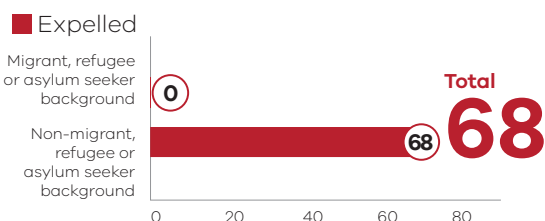

Female

17

Male

51

Total
68

Incidents of expulsion for students receiving Program for Students with Disabilities (PSD) funding in 2020

Outcomes for students expelled in 2020

*Regional staff working to secure an enrolment (as of March 2021)

Incidents of expulsion for students in Out of Home Care in 2020

Incidents of expulsion for students by year level in 2020

Incidents of expulsion for students from migrant, refugee or asylum seeker background in 2020