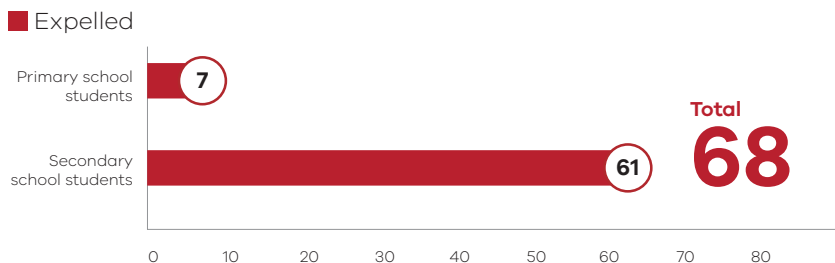

PUBLIC RELEASE

Incidents of expulsions in Victorian government schools 2020

Primary School

7

Secondary School

61

Incidents of expulsion for Aboriginal and Torres Strait Islander (ATSI) students in 2020

Incidents of expulsion for students by gender in 2020

Female

17

Male

51

Total
68

Incidents of expulsion for students receiving Program for Students with Disabilities (PSD) funding in 2020

Outcomes for students expelled in 2020

*Regional staff working to secure an enrolment (as of March 2021)