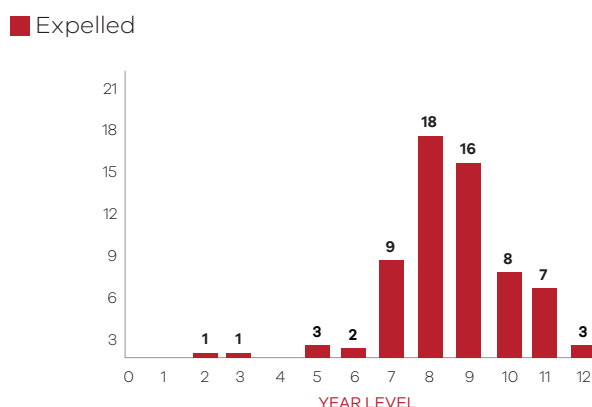

PUBLIC RELEASE

Incidents of expulsions in Victorian government schools 2020

Primary School

7

Secondary School

61

Incidents of expulsion for Aboriginal and Torres Strait Islander (ATSI) students in 2020

Incidents of expulsion for students by gender in 2020

Female

17

Male

51

Total
68

Incidents of expulsion for students receiving Program for Students with Disabilities (PSD) funding in 2020

Outcomes for students expelled in 2020

*Regional staff working to secure an enrolment (as of March 2021)

Incidents of expulsion for students in Out of Home Care in 2020

Incidents of expulsion for students by year level in 2020

Incidents of expulsion for students from migrant, refugee or asylum seeker background in 2020