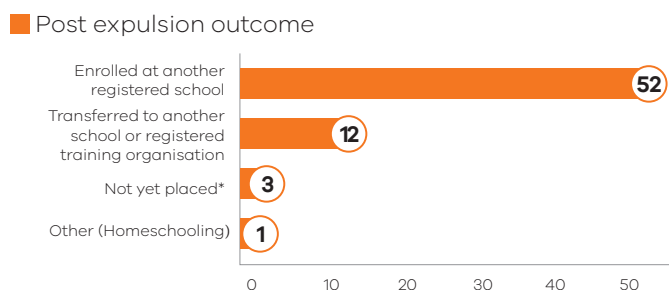

Female

17

Male

51

Total
68

Incidents of expulsion for students receiving Program for Students with Disabilities (PSD) funding in 2020

Outcomes for students expelled in 2020

*Regional staff working to secure an enrolment (as of March 2021)

Incidents of expulsion for students in Out of Home Care in 2020

Incidents of expulsion for students by year level in 2020

Incidents of expulsion for students from migrant, refugee or asylum seeker background in 2020