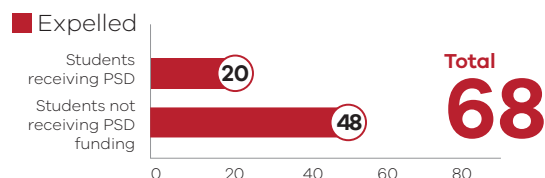

Female

17

Male

51

Total
68

Incidents of expulsion for students receiving Program for Students with Disabilities (PSD) funding in 2020

Outcomes for students expelled in 2020

*Regional staff working to secure an enrolment (as of March 2021)

Incidents of expulsion for students in Out of Home Care in 2020

Incidents of expulsion for students by year level in 2020

Incidents of expulsion for students from migrant, refugee or asylum seeker background in 2020