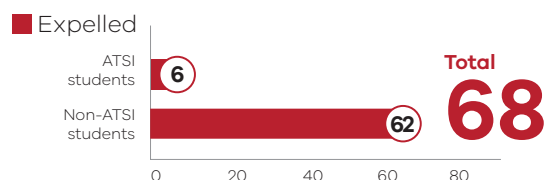

PUBLIC RELEASE

Incidents of expulsions in Victorian government schools 2020

Primary School

7

Secondary School

61

Incidents of expulsion for Aboriginal and Torres Strait Islander (ATSI) students in 2020

Incidents of expulsion for students by gender in 2020

Female

17

Male

51

Total
68

Incidents of expulsion for students receiving Program for Students with Disabilities (PSD) funding in 2020

Outcomes for students expelled in 2020

*Regional staff working to secure an enrolment (as of March 2021)