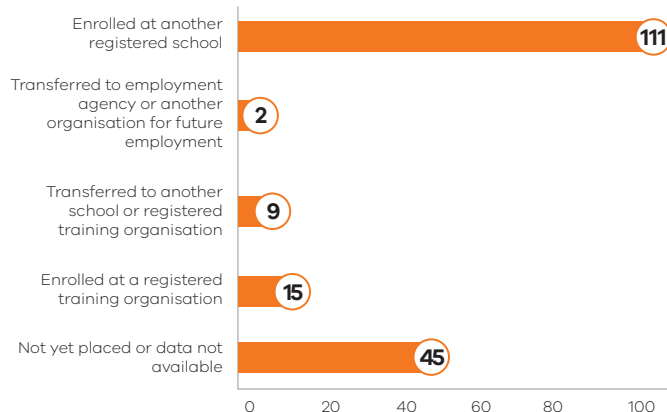

PUBLIC RELEASE

Incidents of expulsions in Victorian government schools 2019

■ Expelled

Primary School

10

Secondary School

174

Incidents of expulsion for Aboriginal and Torres Strait Islander (ATSI) students in 2019

■ Expelled

Incidents of expulsion for students by gender in 2019

Total

184

Female

35

Male

149

Incidents of expulsion for students receiving Program for Students with Disabilities (PSD) funding in 2019

■ Expelled

Outcomes for students expelled in 2019

■ Post expulsion outcome

Incidents of expulsion for students in Out of Home Care in 2019