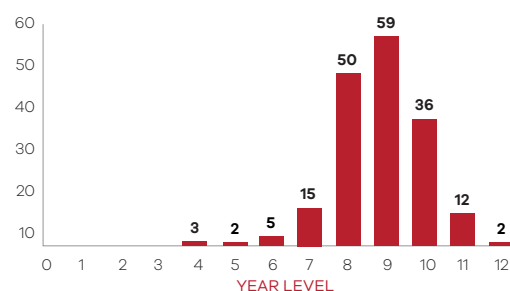

■ Expelled

Incidents of expulsion for students by gender in 2019

Total

184

Female

35

Male

149

Incidents of expulsion for students receiving Program for Students with Disabilities (PSD) funding in 2019

■ Expelled

Outcomes for students expelled in 2019

■ Post expulsion outcome

Incidents of expulsion for students in Out of Home Care in 2019

■ Expelled

Incidents of expulsion for students by year level in 2019

■ Expelled

Incidents of expulsion for students from migrant, refugee or asylum seeker background in 2019

■ Expelled