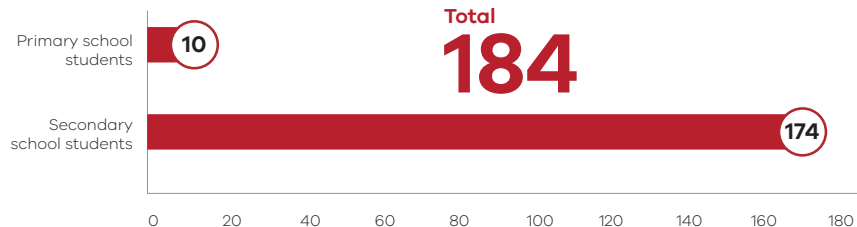

PUBLIC RELEASE

Incidents of expulsions in Victorian government schools 2019

■ Expelled

Primary School

10

Secondary School

174

Incidents of expulsion for Aboriginal and Torres Strait Islander (ATSI) students in 2019

■ Expelled

Incidents of expulsion for students by gender in 2019

Total

184

Female

35

Male

149