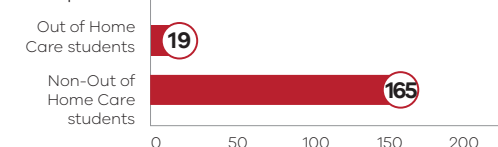

Incidents of expulsion for students receiving Program for Students with Disabilities (PSD) funding in 2019

■ Expelled

Outcomes for students expelled in 2019

■ Post expulsion outcome

Incidents of expulsion for students in Out of Home Care in 2019

■ Expelled

Incidents of expulsion for students by year level in 2019

■ Expelled

Incidents of expulsion for students from migrant, refugee or asylum seeker background in 2019

■ Expelled