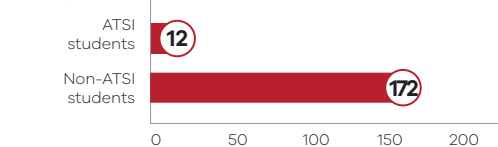

Incidents of expulsion for Aboriginal and Torres Strait Islander (ATSI) students in 2019

■ Expelled